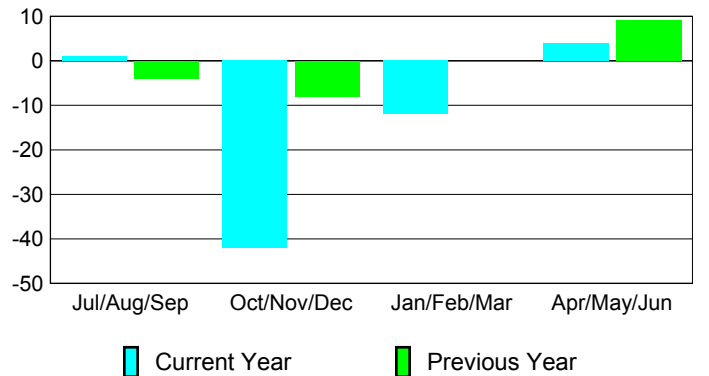

Membership Results 2008-2009

Membership 2007-2008

Month	Net Memb Goal	Actual New Memb	Actual Dropped Memb	Gain/Loss of Memb	Gain/Loss of Memb
Jul/Aug/Sep	-10	9	-8	1	-4
Oct/Nov/Dec	5	8	-50	-42	-8
Jan/Feb/Mar	25	9	-21	-12	0
Apr/May/June	21	23	-19	4	9
Totals	41	49	-98	-49	-3

Membership Results 2008-2009

Goal, New, Dropped, Gain/Loss

Comparison of Membership Gain/Loss

Current Year Compared to the Previous Year

Gender Comparison 2008-2009

Jul/Aug/Sep

Oct/Nov/Dec

Jan/Feb/Mar