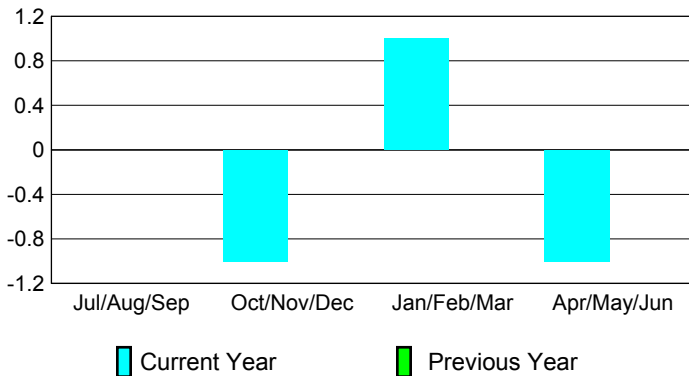

2008-2009 GMT Quarterly Report for District (or Undistricted) **District 410 D**

GMT: **Robert B Fowler**

Location: **REP OF SOUTH AFRICA**

GMT CA: **6**

CLUBS

Club Results 2008-2009

Clubs 2007-2008

Month	New Club Goal	Actual New Clubs	Actual Dropped Clubs	Gain/Loss of Clubs	Gain/Loss of Clubs
Jul/Aug/Sep	0	0	0	0	0
Oct/Nov/Dec	0	0	-1	-1	0
Jan/Feb/Mar	1	0	1	1	0
Apr/May/June	1	0	-1	-1	0
Totals	2	0	-1	-1	0

Club Results 2008-2009

Goal, New, Dropped, Gain/Loss

Comparison of Club Gain/Loss

Current Year Compared to the Previous Year

YTD Status Quo Clubs 2008-2009

Status Quo Clubs Compared to Status Quo Members

MEMBERSHIP