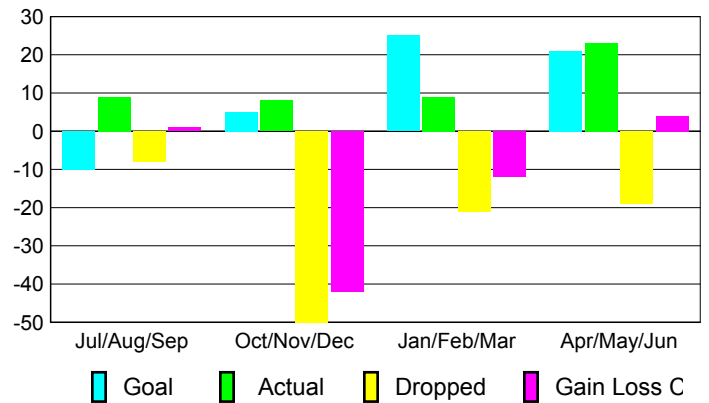

Membership Results 2008-2009

Goal, New, Dropped, Gain/Loss

Comparison of Membership Gain/Loss

Current Year Compared to the Previous Year