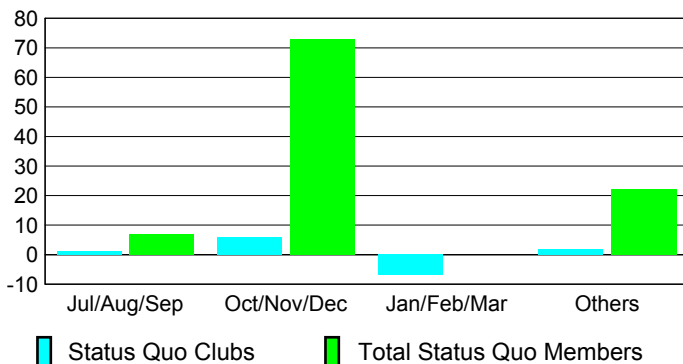

2008-2009 GMT Quarterly Report for District (or Undistricted) **District 410 D**

GMT: **Robert B Fowler**

Location: **REP OF SOUTH AFRICA**

GMT CA: **6**

CLUBS

Club Results 2008-2009

Clubs 2007-2008

Month	New Club Goal	Actual New Clubs	Actual Dropped Clubs	Gain/Loss of Clubs	Gain/Loss of Clubs
Jul/Aug/Sep	0	0	0	0	0
Oct/Nov/Dec	0	0	-1	-1	0
Jan/Feb/Mar	1	0	1	1	0
Apr/May/June	1	0	-1	-1	0
Totals	2	0	-1	-1	0

Club Results 2008-2009

Goal, New, Dropped, Gain/Loss

Comparison of Club Gain/Loss

Current Year Compared to the Previous Year

YTD Status Quo Clubs 2008-2009

Status Quo Clubs Compared to Status Quo Members

MEMBERSHIP

Membership Results 2008-2009

Membership 2007-2008

Month	Net Memb Goal	Actual New Memb	Actual Dropped Memb	Gain/Loss of Memb	Gain/Loss of Memb
Jul/Aug/Sep	-10	9	-8	1	-4
Oct/Nov/Dec	5	8	-50	-42	-8
Jan/Feb/Mar	25	9	-21	-12	0
Apr/May/June	21	23	-19	4	9
Totals	41	49	-98	-49	-3