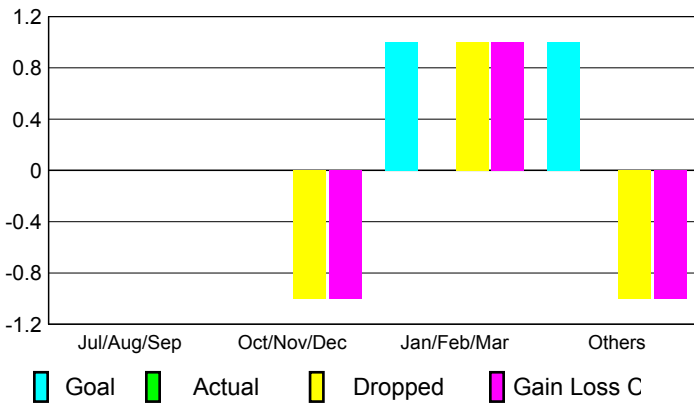

2008-2009 GMT Quarterly Report for District (or Undistricted) **District 410 D**

GMT: **Robert B Fowler**

Location: **REP OF SOUTH AFRICA**

GMT CA: **6**

CLUBS

Club Results 2008-2009

Clubs 2007-2008

Month	New Club Goal	Actual New Clubs	Actual Dropped Clubs	Gain/Loss of Clubs	Gain/Loss of Clubs
Jul/Aug/Sep	0	0	0	0	0
Oct/Nov/Dec	0	0	-1	-1	0
Jan/Feb/Mar	1	0	1	1	0
Apr/May/June	1	0	-1	-1	0
Totals	2	0	-1	-1	0

Club Results 2008-2009

Goal, New, Dropped, Gain/Loss

Comparison of Club Gain/Loss

Current Year Compared to the Previous Year

YTD Status Quo Clubs 2008-2009

Status Quo Clubs Compared to Status Quo Members

MEMBERSHIP

Membership Results 2008-2009

Membership 2007-2008

Month	Net Memb Goal	Actual New Memb	Actual Dropped Memb	Gain/Loss of Memb	Gain/Loss of Memb
Jul/Aug/Sep	-10	9	-8	1	-4
Oct/Nov/Dec	5	8	-50	-42	-8
Jan/Feb/Mar	25	9	-21	-12	0
Apr/May/June	21	23	-19	4	9
Totals	41	49	-98	-49	-3